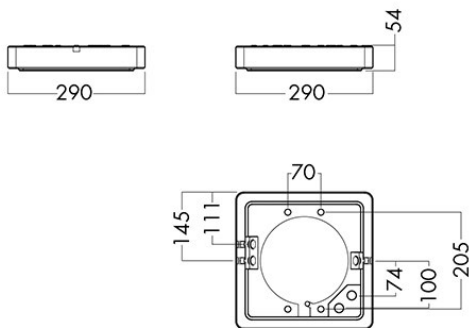

SURFACE MOUNTED LIGHT INSIDE/OUTSIDE

Application: Indoor (AL60) / Outdoor (AL61)
Protection degree: IP54 (AL60) - IP65 (AL61)
Housing: Die-cast Aluminium painted in polyester powder paint in color Grey (RAL 9006), White (RAL 9016) or Black (RAL 9005).
Cable insert: 3 x M20 grommet cable gland takes cables from 7 - 11mm dia.
Light source: LED
Mounting: Surface or wall mounting, fixed with 4 screws

PART NO.

AL60 series (inside)

- [AL6031305 - 1000 HF 830 GR/GR](#)
- [AL6031309 - 1000 HF 830 WH/WH](#)
- [AL6041304 - 1700 HF 830 GR/GR](#)
- [AL6041308 - 1700 HF 830 WH/WH](#)

Other color decor; black/chrome/copper on request

AL61 series (outside)

- [AL6131300 - 1000HF 830 GR](#)
- [AL6131301 - 1000HF 830 WH](#)
- [AL6141300 - 1700HF 830 GR](#)
- [AL6141301 - 1700HF 830 WH](#)

WEIGHT

- 2.3kg
- 2.8kg
- 3.1kg
- 3.0kg
- 2.6kg
- 2.6kg
- 3.4kg
- 3.3kg