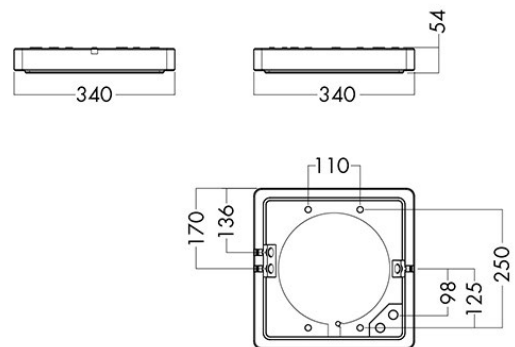

SURFACE MOUNTED LIGHT INSIDE/OUTSIDE

Application: Indoor (AL60) / Outdoor (AL61)
Protection degree: IP54 (AL60) - IP65 (AL61)
Housing: Die-cast Aluminium painted in polyester powder paint in color Grey (RAL 9006), White (RAL 9016) or Black (RAL 9005).
Cable insert: 3 x M20 grommet cable gland takes cables from 7 - 11mm dia.
Light source: LED
Mounting: Surface or wall mounting, fixed with 4 screws

PART NO.

AL60 series (inside)

- [AL6031305 - 1000 HF 830 GR/GR](#)
- [AL6031309 - 1000 HF 830 WH/WH](#)
- [AL6041304 - 1700 HF 830 GR/GR](#)
- [AL6041308 - 1700 HF 830 WH/WH](#)

Other color decor; black/chrome/copper on request

AL61 series (outside)

- [AL6131300 - 1000HF 830 GR](#)
- [AL6131301 - 1000HF 830 WH](#)
- [AL6141300 - 1700HF 830 GR](#)
- [AL6141301 - 1700HF 830 WH](#)

WEIGHT

- 2.3kg
- 2.8kg
- 3.1kg
- 3.0kg
- 2.6kg
- 2.6kg
- 3.4kg
- 3.3kg